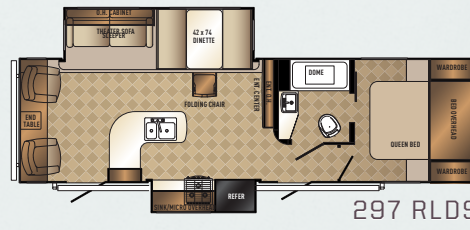

SOLAIRE

PALOMINO RV

ULTRA LITE

192 RB

201 SS

209 BH

226 RBK

229 BHS

267 BHSK

269 BHDSK

278 RBK

292 QBSK

297 RLDS

307 QBDSK

317 BHSK

SOLAIRE

SOLAIRE ULTRA LITE SPECIFICATIONS

	192 RB	201 SS	209 BH	278 RBK	226 RBK	229 BHS
Hitch Dry Weight	400 LBS.	460 LBS.	550 LBS.	645 LBS.	710 LBS.	730 LBS.
Dry Axle Weight	3390 LBS.	3390 LBS.	3325 LBS.	4700 LBS.	4305 LBS.	3985 LBS.
Total Dry Weight	3742 LBS.	3826 LBS.	3851 LBS.	5357 LBS.	4991 LBS.	4691 LBS.
GVWR	7400 LBS.	7460 LBS.	7550 LBS.	7645 LBS.	7710 LBS.	7730 LBS.
Interior Height	6'6"	6'6"	6'6"	6'6"	6'6"	6'6"
Exterior Height	9'3"	9'3"	9'3"	9'3"	9'3"	9'3"
Exterior Width	8'	8'	8'	8'	8'	8'
Travel Length	22'7"	23'4"	24'5"	30'11"	25'10"	26'1"
Fresh Water Capacity	32 GALS.	32 GALS.	32 GALS.	32 GALS.	32 GALS.	32 GALS.
Gray Water Capacity	30 GALS.	38 GALS.	30 GALS.	76 GALS.	76 GALS.	76 GALS.
Black Water Capacity	30 GALS.	30 GALS.	30 GALS.	30 GALS.	30 GALS.	30 GALS.
Cargo Carrying Capacity	3576 LBS.	3576 LBS.	3641 LBS.	2266 LBS.	2661 LBS.	2981 LBS.