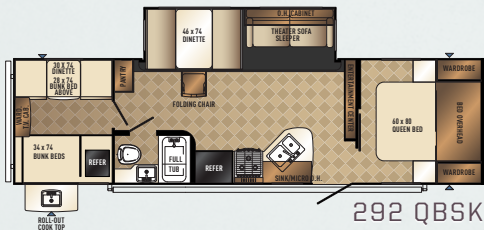

SOLAIRE

PALOMINO RV

ULTRA LITE

192 RB

201 SS

209 BH

226 RBK

229 BHS

267 BHSK

269 BHDSK

278 RBK

292 QBSK

297 RLDS

307 QBDSK

317 BHSK

SOLAIRE

SOLAIRE ULTRA LITE SPECIFICATIONS

	192 RB	201 SS	209 BH	278 RBK	226 RBK	229 BHS
Hitch Dry Weight	400 LBS.	460 LBS.	550 LBS.	645 LBS.	710 LBS.	730 LBS.
Dry Axle Weight	3390 LBS.	3390 LBS.	3325 LBS.	4700 LBS.	4305 LBS.	3985 LBS.
Total Dry Weight	3742 LBS.	3826 LBS.	3851 LBS.	5357 LBS.	4991 LBS.	4691 LBS.
GVWR	7400 LBS.	7460 LBS.	7550 LBS.	7645 LBS.	7710 LBS.	7730 LBS.
Interior Height	6'6"	6'6"	6'6"	6'6"	6'6"	6'6"
Exterior Height	9'3"	9'3"	9'3"	9'3"	9'3"	9'3"
Exterior Width	8'	8'	8'	8'	8'	8'
Travel Length	22'7"	23'4"	24'5"	30'11"	25'10"	26'1"
Fresh Water Capacity	32 GALS.	32 GALS.	32 GALS.	32 GALS.	32 GALS.	32 GALS.
Gray Water Capacity	30 GALS.	38 GALS.	30 GALS.	76 GALS.	76 GALS.	76 GALS.
Black Water Capacity	30 GALS.	30 GALS.	30 GALS.	30 GALS.	30 GALS.	30 GALS.
Cargo Carrying Capacity	3576 LBS.	3576 LBS.	3641 LBS.	2266 LBS.	2661 LBS.	2981 LBS.