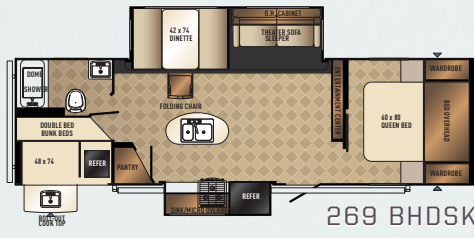

SOLAIRE

PALOMINO RV

ULTRA LITE

192 RB

201 SS

209 BH

226 RBK

229 BHS

267 BHSK

269 BHDSK

278 RBK

292 QBSK

297 RLDS

307 QBDSK

317 BHSK

SOLAIRE

SOLAIRE ULTRA LITE SPECIFICATIONS

	192 RB	201 SS	209 BH	278 RBK	226 RBK	229 BHS
Hitch Dry Weight	400 LBS.	460 LBS.	550 LBS.	645 LBS.	710 LBS.	730 LBS.
Dry Axle Weight	3390 LBS.	3390 LBS.	3325 LBS.	4700 LBS.	4305 LBS.	3985 LBS.
Total Dry Weight	3742 LBS.	3826 LBS.	3851 LBS.	5357 LBS.	4991 LBS.	4691 LBS.
GVWR	7400 LBS.	7460 LBS.	7550 LBS.	7645 LBS.	7710 LBS.	7730 LBS.
Interior Height	6'6"	6'6"	6'6"	6'6"	6'6"	6'6"
Exterior Height	9'3"	9'3"	9'3"	9'3"	9'3"	9'3"
Exterior Width	8'	8'	8'	8'	8'	8'
Travel Length	22'7"	23'4"	24'5"	30'11"	25'10"	26'1"
Fresh Water Capacity	32 GALS.	32 GALS.	32 GALS.	32 GALS.	32 GALS.	32 GALS.
Gray Water Capacity	30 GALS.	38 GALS.	30 GALS.	76 GALS.	76 GALS.	76 GALS.
Black Water Capacity	30 GALS.	30 GALS.	30 GALS.	30 GALS.	30 GALS.	30 GALS.
Cargo Carrying Capacity	3576 LBS.	3576 LBS.	3641 LBS.	2266 LBS.	2661 LBS.	2981 LBS.