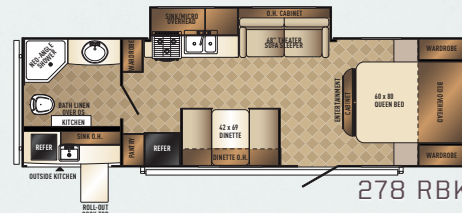

SOLAIRE

PALOMINO RV

ULTRA LITE

192 RB

201 SS

209 BH

226 RBK

229 BHS

267 BHSK

269 BHDSK

278 RBK

292 QBSK

297 RLDS

307 QBDSK

317 BHSK

SOLAIRE

SOLAIRE ULTRA LITE SPECIFICATIONS

	192 RB	201 SS	209 BH	278 RBK	226 RBK	229 BHS
Hitch Dry Weight	400 LBS.	460 LBS.	550 LBS.	645 LBS.	710 LBS.	730 LBS.
Dry Axle Weight	3390 LBS.	3390 LBS.	3325 LBS.	4700 LBS.	4305 LBS.	3985 LBS.
Total Dry Weight	3742 LBS.	3826 LBS.	3851 LBS.	5357 LBS.	4991 LBS.	4691 LBS.
GVWR	7400 LBS.	7460 LBS.	7550 LBS.	7645 LBS.	7710 LBS.	7730 LBS.
Interior Height	6'6"	6'6"	6'6"	6'6"	6'6"	6'6"
Exterior Height	9'3"	9'3"	9'3"	9'3"	9'3"	9'3"
Exterior Width	8'	8'	8'	8'	8'	8'
Travel Length	22'7"	23'4"	24'5"	30'11"	25'10"	26'1"
Fresh Water Capacity	32 GALS.	32 GALS.	32 GALS.	32 GALS.	32 GALS.	32 GALS.
Gray Water Capacity	30 GALS.	38 GALS.	30 GALS.	76 GALS.	76 GALS.	76 GALS.
Black Water Capacity	30 GALS.	30 GALS.	30 GALS.	30 GALS.	30 GALS.	30 GALS.
Cargo Carrying Capacity	3576 LBS.	3576 LBS.	3641 LBS.	2266 LBS.	2661 LBS.	2981 LBS.