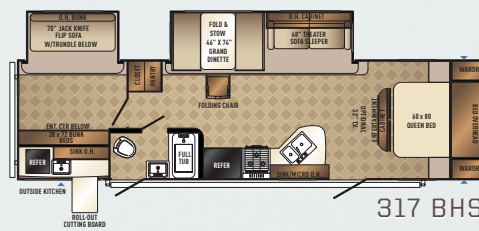

SOLAIRE

PALOMINO RV

ULTRA LITE

192 RB

201 SS

209 BH

226 RBK

229 BHS

267 BHSK

269 BHDSK

278 RBK

292 QBSK

297 RLDS

307 QBDSK

317 BHSK

SOLAIRE

SOLAIRE ULTRA LITE SPECIFICATIONS

	192 RB	201 SS	209 BH	278 RBK	226 RBK	229 BHS
Hitch Dry Weight	400 LBS.	460 LBS.	550 LBS.	645 LBS.	710 LBS.	730 LBS.
Dry Axle Weight	3390 LBS.	3390 LBS.	3325 LBS.	4700 LBS.	4305 LBS.	3985 LBS.
Total Dry Weight	3742 LBS.	3826 LBS.	3851 LBS.	5357 LBS.	4991 LBS.	4691 LBS.
GVWR	7400 LBS.	7460 LBS.	7550 LBS.	7645 LBS.	7710 LBS.	7730 LBS.
Interior Height	6'6"	6'6"	6'6"	6'6"	6'6"	6'6"
Exterior Height	9'3"	9'3"	9'3"	9'3"	9'3"	9'3"
Exterior Width	8'	8'	8'	8'	8'	8'
Travel Length	22'7"	23'4"	24'5"	30'11"	25'10"	26'1"
Fresh Water Capacity	32 GALS.	32 GALS.	32 GALS.	32 GALS.	32 GALS.	32 GALS.
Gray Water Capacity	30 GALS.	38 GALS.	30 GALS.	76 GALS.	76 GALS.	76 GALS.
Black Water Capacity	30 GALS.	30 GALS.	30 GALS.	30 GALS.	30 GALS.	30 GALS.
Cargo Carrying Capacity	3576 LBS.	3576 LBS.	3641 LBS.	2266 LBS.	2661 LBS.	2981 LBS.