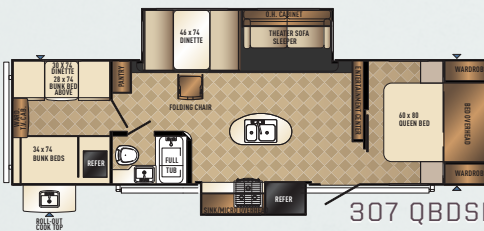

SOLAIRE

PALOMINO RV

ULTRA LITE

192 RB

201 SS

209 BH

226 RBK

229 BHS

267 BHSK

269 BHDSK

278 RBK

292 QBSK

297 RLDS

307 QBDSK

317 BHSK

SOLAIRE

SOLAIRE ULTRA LITE SPECIFICATIONS

	192 RB	201 SS	209 BH	278 RBK	226 RBK	229 BHS
Hitch Dry Weight	400 LBS.	460 LBS.	550 LBS.	645 LBS.	710 LBS.	730 LBS.
Dry Axle Weight	3390 LBS.	3390 LBS.	3325 LBS.	4700 LBS.	4305 LBS.	3985 LBS.
Total Dry Weight	3742 LBS.	3826 LBS.	3851 LBS.	5357 LBS.	4991 LBS.	4691 LBS.
GVWR	7400 LBS.	7460 LBS.	7550 LBS.	7645 LBS.	7710 LBS.	7730 LBS.
Interior Height	6'6"	6'6"	6'6"	6'6"	6'6"	6'6"
Exterior Height	9'3"	9'3"	9'3"	9'3"	9'3"	9'3"
Exterior Width	8'	8'	8'	8'	8'	8'
Travel Length	22'7"	23'4"	24'5"	30'11"	25'10"	26'1"
Fresh Water Capacity	32 GALS.	32 GALS.	32 GALS.	32 GALS.	32 GALS.	32 GALS.
Gray Water Capacity	30 GALS.	38 GALS.	30 GALS.	76 GALS.	76 GALS.	76 GALS.
Black Water Capacity	30 GALS.	30 GALS.	30 GALS.	30 GALS.	30 GALS.	30 GALS.
Cargo Carrying Capacity	3576 LBS.	3576 LBS.	3641 LBS.	2266 LBS.	2661 LBS.	2981 LBS.